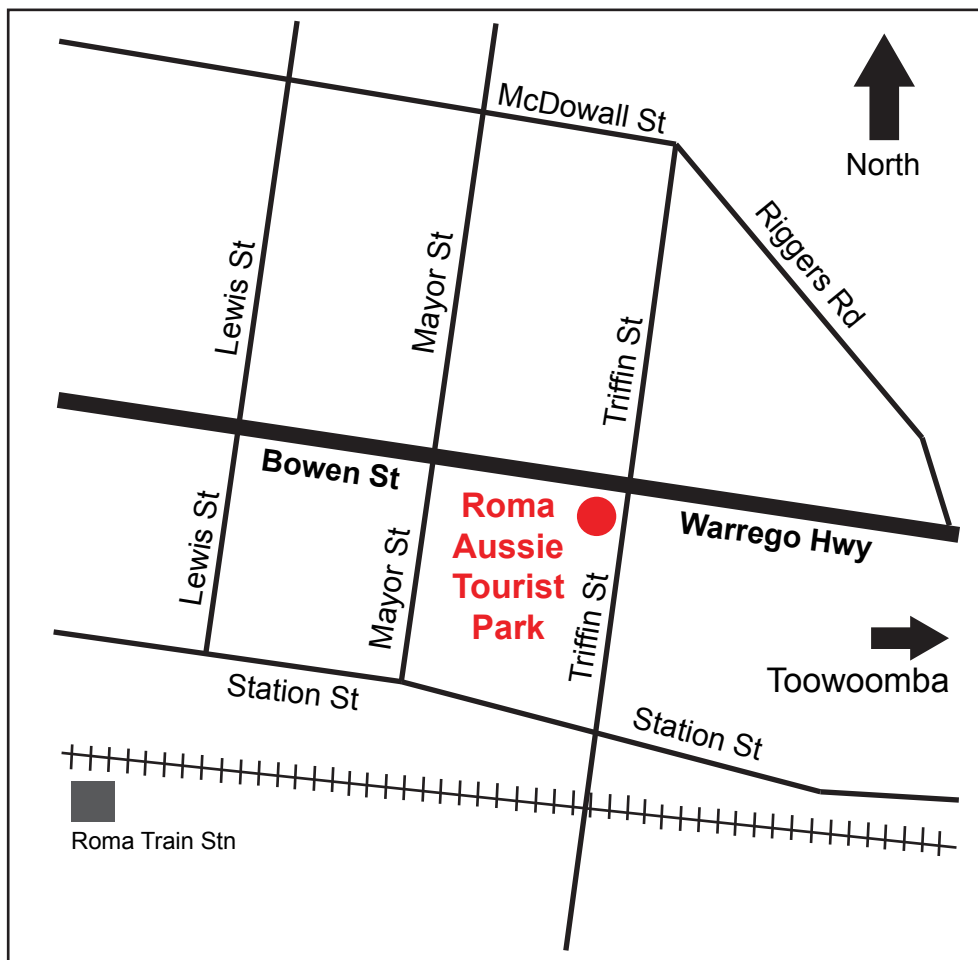

Roma Aussie Tourist Park

6 Bowen Street Roma QLD 4455

P 07 4622 6464 F 07 4622 6465

E ask@romaaussie.com.au www.romaaussie.com.au

Directions

From Toowoomba, head north west along the A2/ Warrego Hwy. You will pass through the towns of Oakey, Dalby & Chinchilla before you reach Roma. In Roma, the Warrego Hwy is also called Bowen St. When you see Triffin St you will see the park on your left.

From Mount Isa, head south east along the A2/ Warrego Hwy. You will pass Cloncurry, Winton, Longreach & Mitchell. The Warrego Hwy turns into Bowen St in Roma. Travel through town along Bowen St until you reach Triffin St. You will see the park on your right

GPS: 26°34'30.09"S
148°47'53.51"E